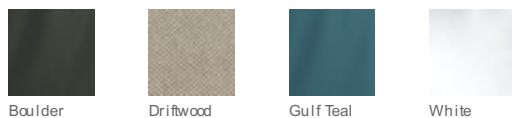

### COLOR INFORMATION

Boulder

Driftwood

Gulf Teal

White